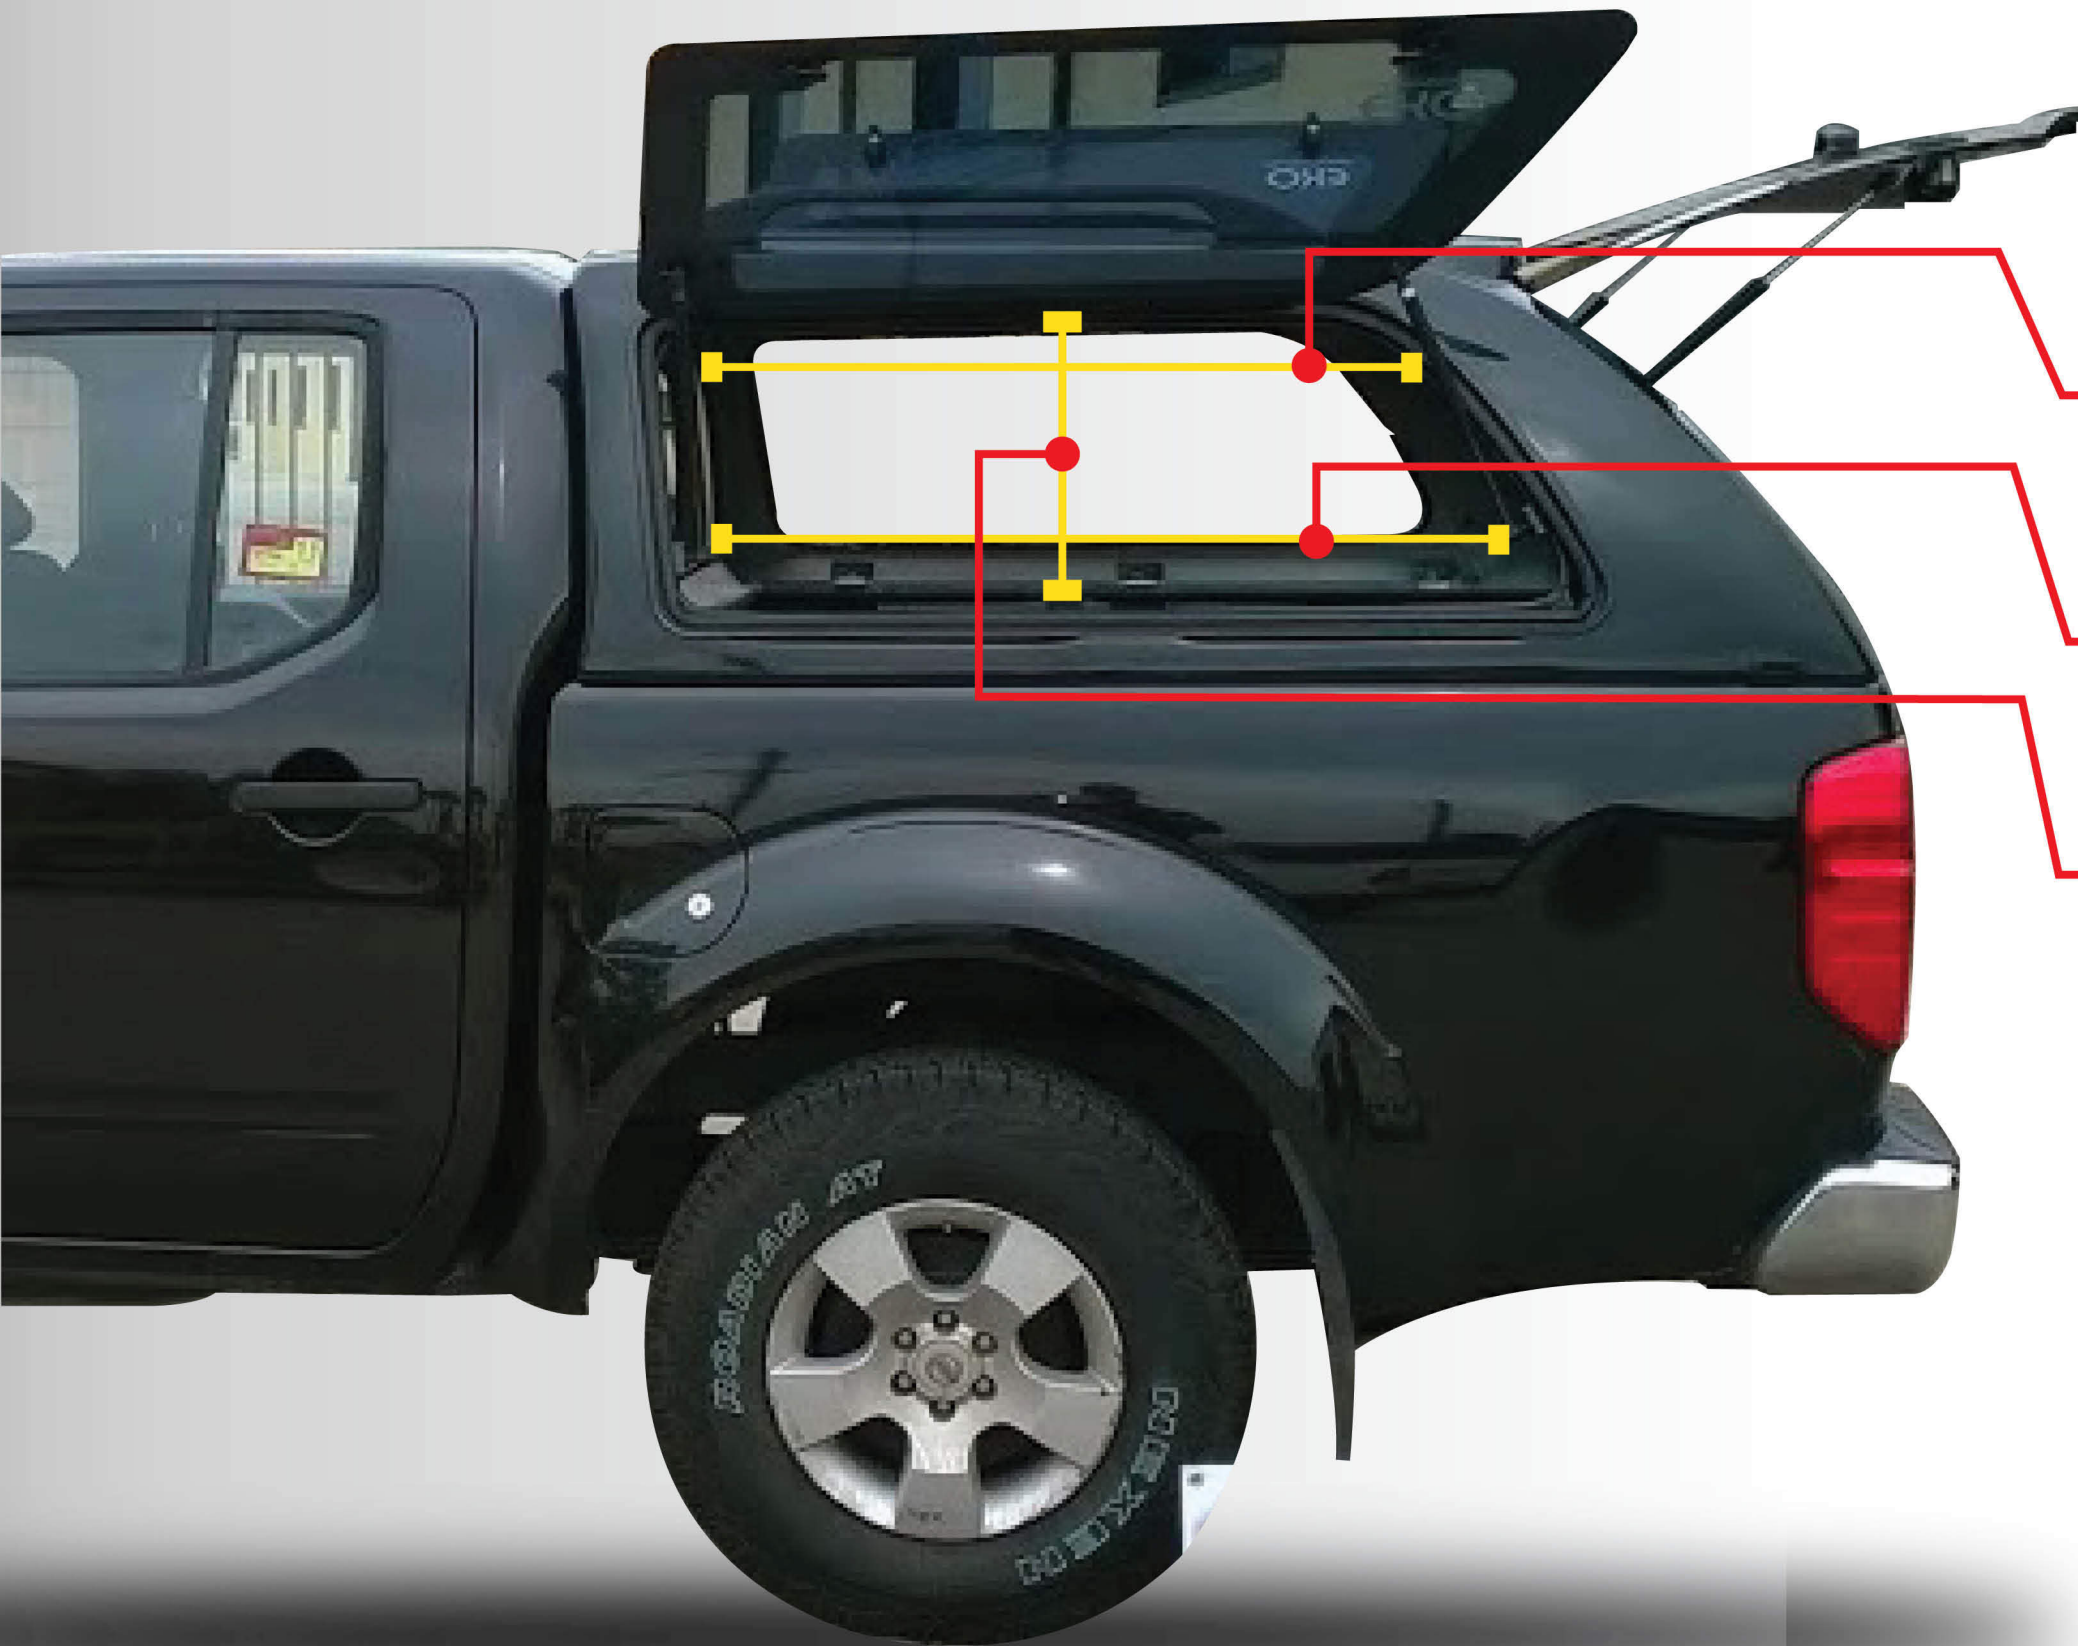

Minimum Width: 1,130 mm.

Maximum Width: 1,270 mm.

Tailgate Frame Height: 840 mm.

Internal Height: 990 mm.

Minimum Width: 860 mm.

Maximum Width: 950 mm.

Height: 370 mm.