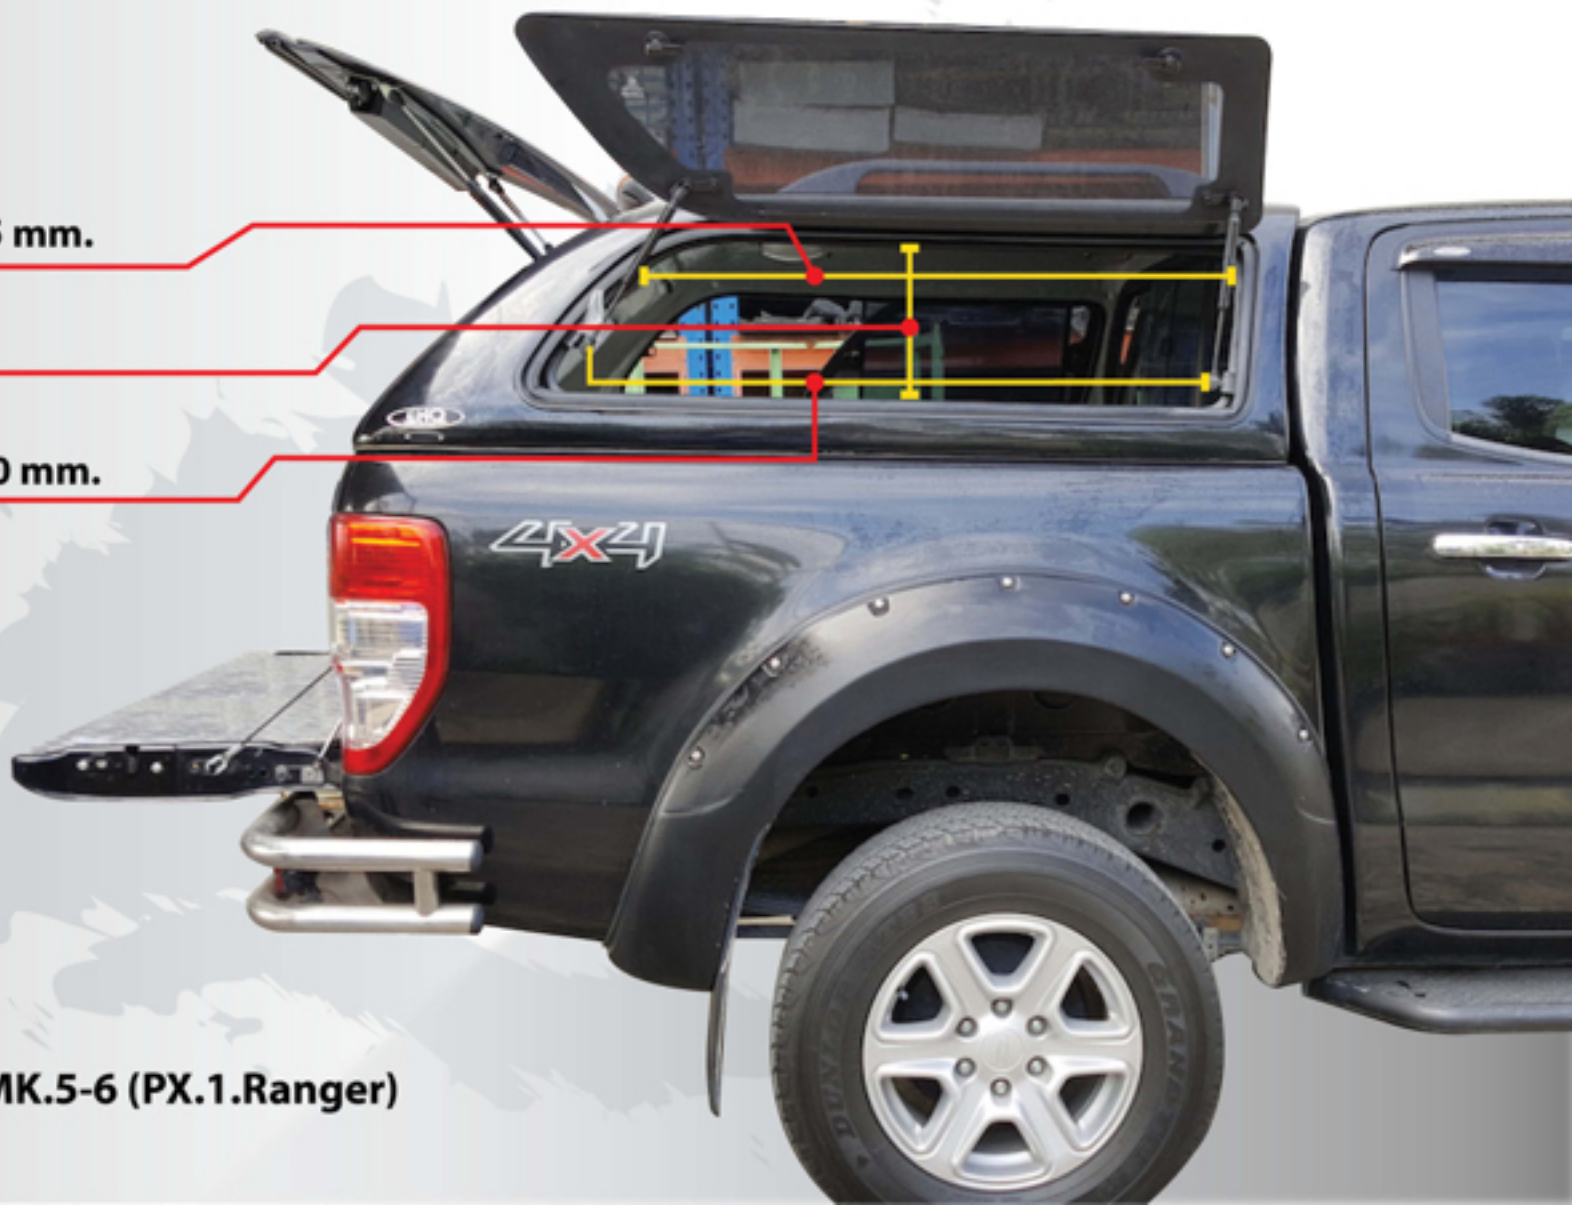

Minimum Width: 1,015 mm.

Height: 260 mm.

Maximum Width: 1,060 mm.

Go Further

New 2012+ Ford Ranger.MK.5-6 (PX.1.Ranger)