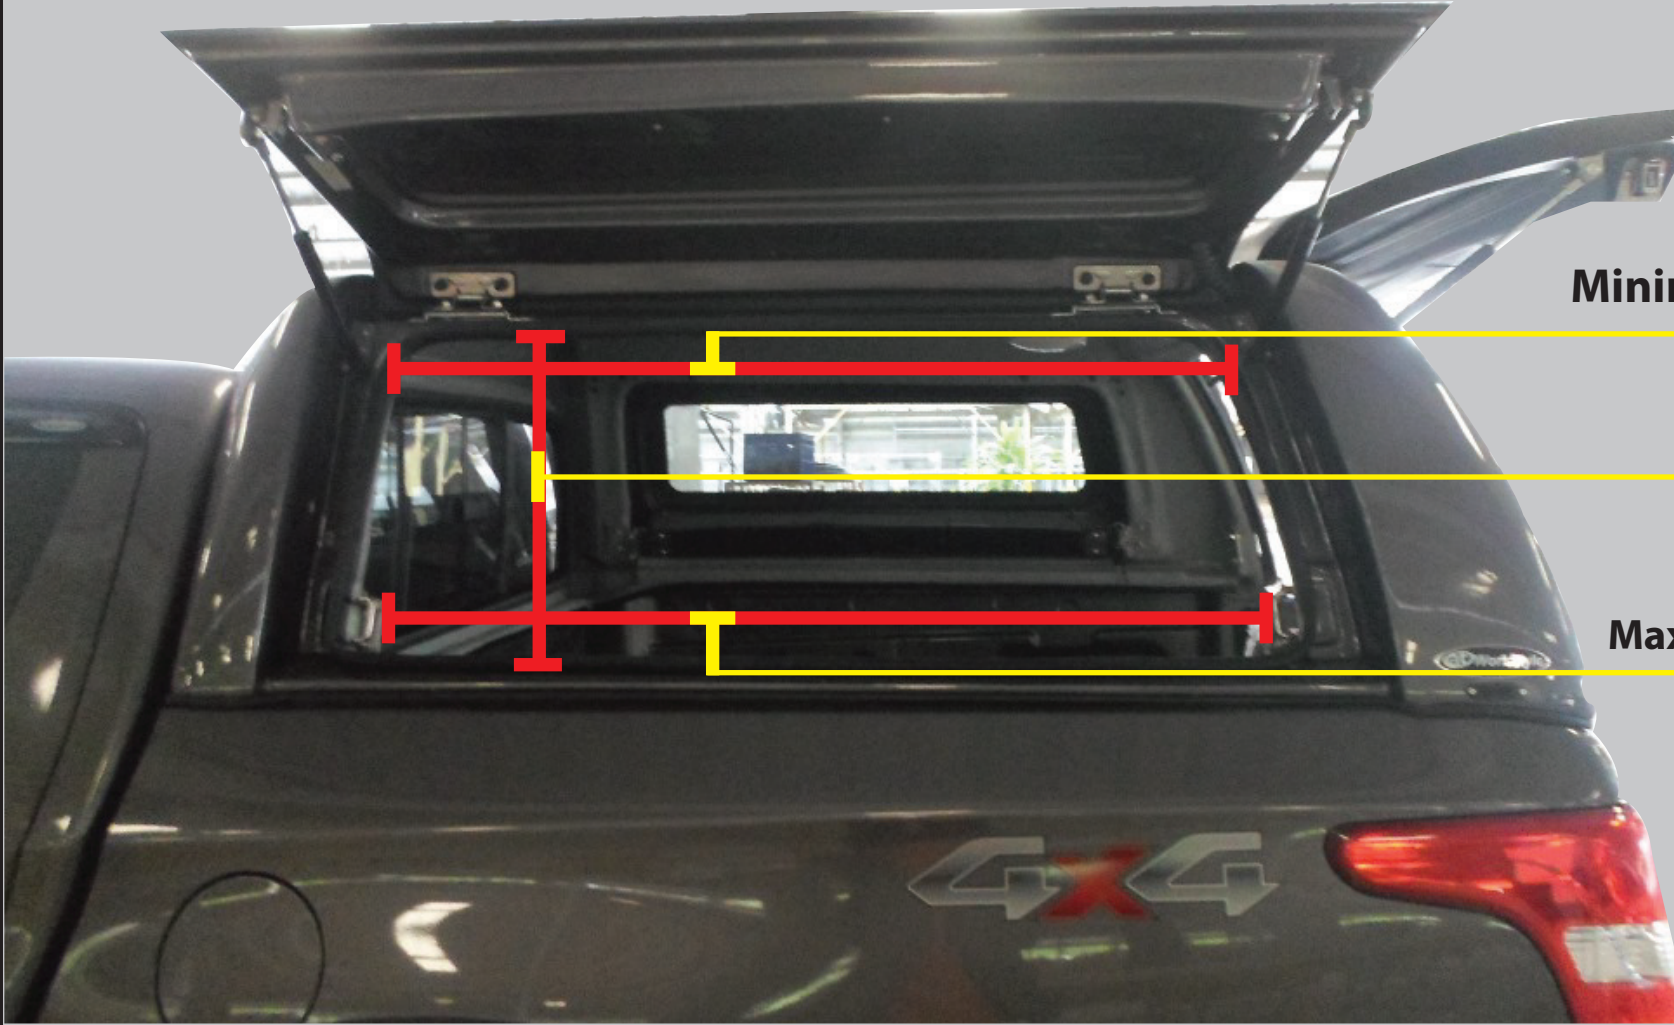

Minimum Width : 965 mm.

Maximum Width : 1,152 mm.

Tailgate Frame Height : 920 mm.

Internal Height : 1,050 mm.

New 2015+ Mitshubishi L200.MK.7 (MQ Triton) HIGH - ROOF

avenger top

www.avengertop.com

Minimum Width: 985 mm.

Height: 400 mm.

Maximum Width: 1,000 mm.

New 2015+ Mitshubishi L200.MK.7 (MQ Triton) HIGH - ROOF