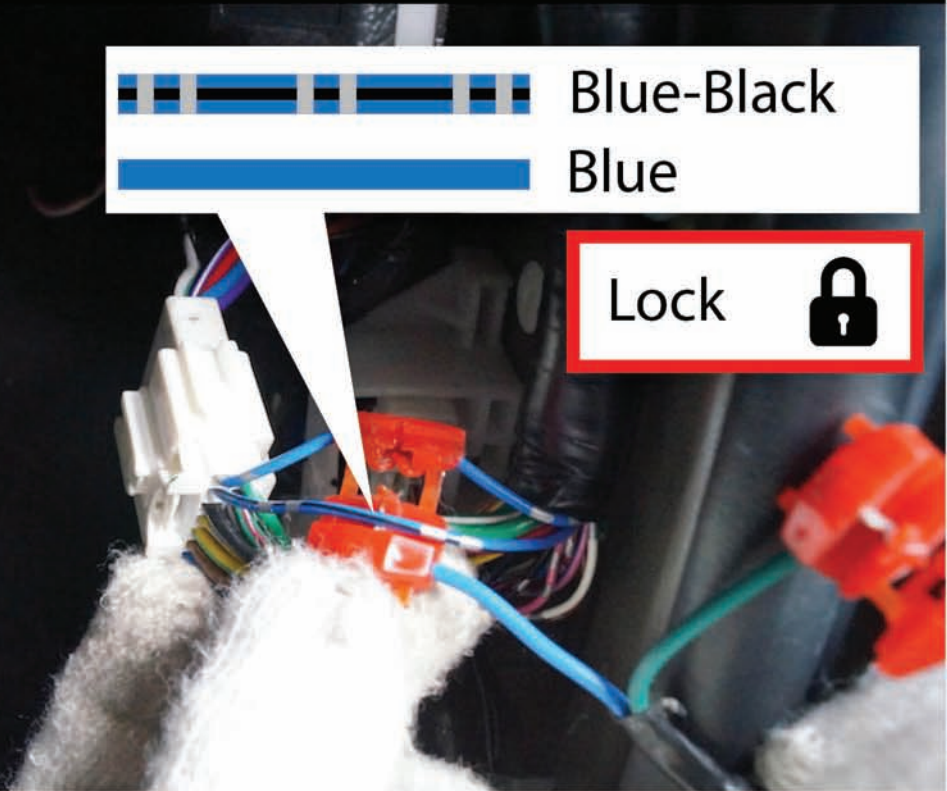

Central Lock Fitting Instructions

NEW 2015+ Mitsubishi L200.MK.7 (MQ Triton)

28.4.17

FIG.47

FIG.48

Central Lock Fitting Instructions

NEW 2015+ Mitsubishi L200.MK.7 (MQ Triton)

28.4.17