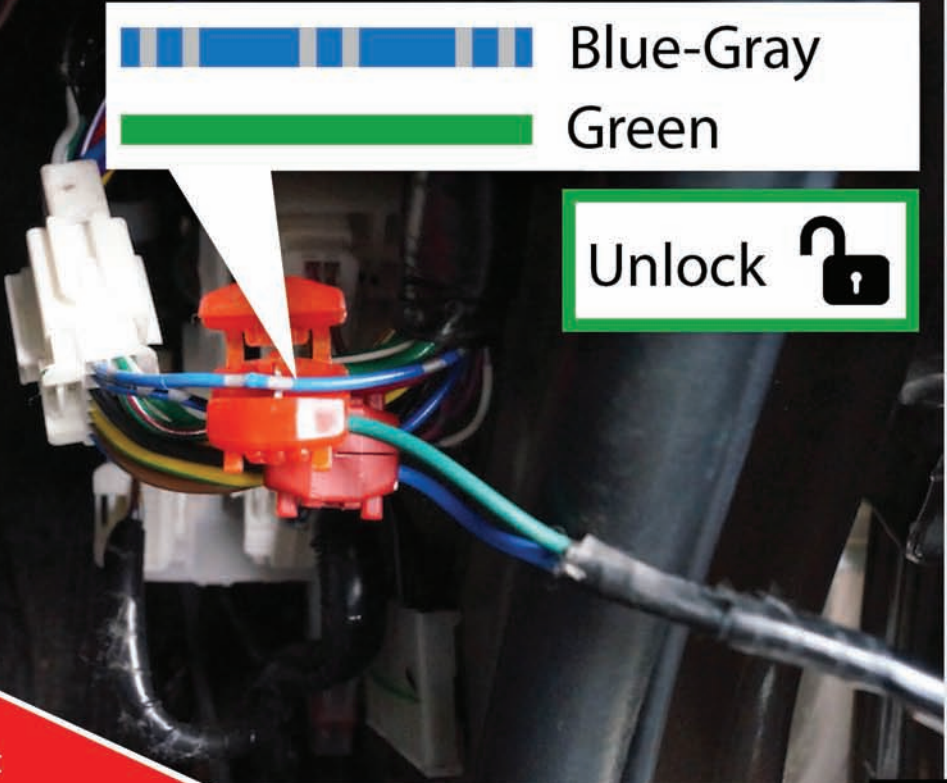

Central Lock Fitting Instructions

NEW 2015+ Mitsubishi L200.MK.7 (MQ Triton)

28.4.17

FIG.47

FIG.48

Central Lock Fitting Instructions

NEW 2015+ Mitsubishi L200.MK.7 (MQ Triton)

28.4.17